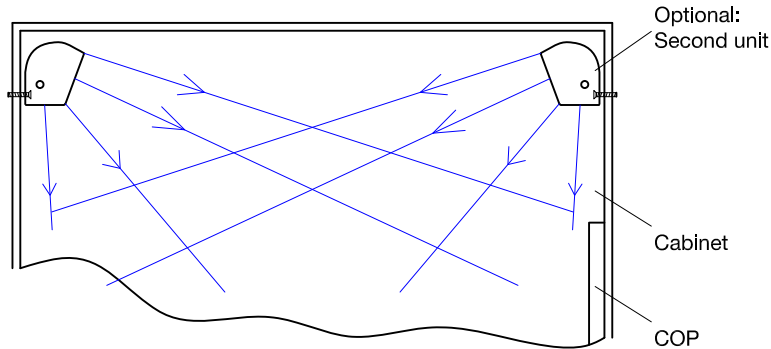

Dimensions

Installation

Technical features

Input voltage	220VAC±10%	Wavelength	254nm	Working temp.	-25°C to 60°C
Input frequency	50/60Hz	UV-C tube type	Quartz, no ozone	Storage temp.	-30°C to 70°C
Power	8W	UV-C tube brand	Osram	Housing material	Aluminium
Sterilisation area	5m³ to 8m³	Luminous intensity	7800cd	UV-C tube lifespan	9,000 hours

Packing

Inner box size: 365x82x86mm
1 pc / 0.57kg

Outer box size: 390x360x450mm
20 pcs / 11.8kg

Warnings

UV-C light is harmful to human skin and eyes. This device may only be used in an empty cabin, either with a failsafe detection system or a failsafe timer, at off-peak times.