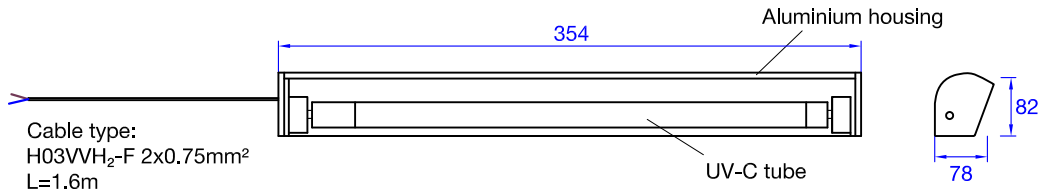

Dimensions

Installation

Technical features

Input voltage	220VAC±10%	Wavelength	254nm	Working temp.	-25°C to 60°C
Input frequency	50/60Hz	UV-C tube type	Quartz, no ozone	Storage temp.	-30°C to 70°C
Power	8W	UV-C tube brand	Osram	Housing material	Aluminium
Sterilisation area	5m³ to 8m³	Luminous intensity	7800cd	UV-C tube lifespan	9,000 hours

Packing

Inner box size: 365x82x86mm
1 pc / 0.57kg

Outer box size: 390x360x450mm
20 pcs / 11.8kg

Warnings

UV-C light is harmful to human skin and eyes. This device may only be used in an empty cabin, either with a failsafe detection system or a failsafe timer, at off-peak times.