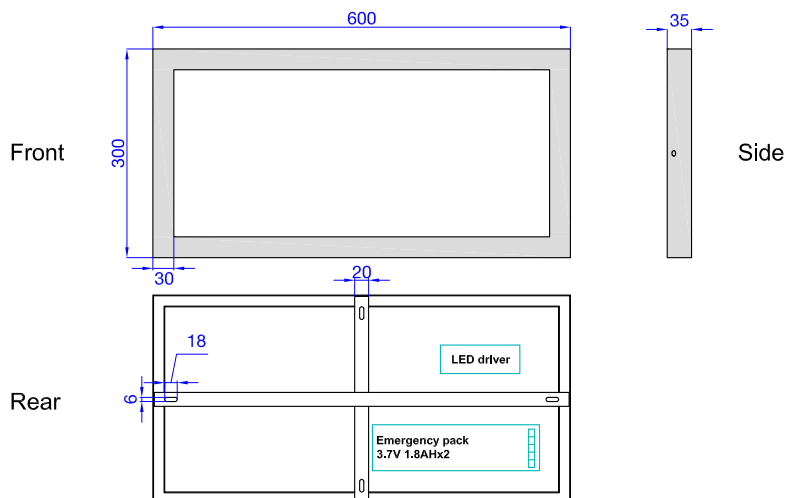

Dimensions

Installation

Wiring

Technical Features

Panel size	Input voltage	Panel power	Emergency time	Emergency power
300x600x35mm	220-240VAC	24W	90mins	3W
Lumens	Charging time	Lumens for emergency	Lifespan	Working temp.
1600lm	24hrs	200lm	30,000hrs	-20°C to 45°C