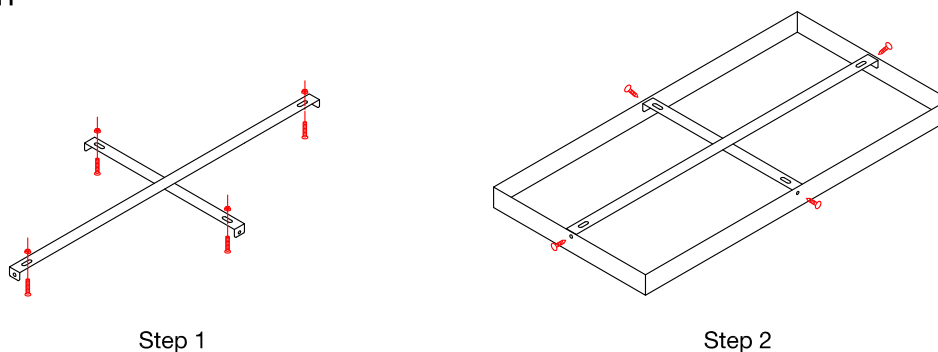

Dimensions

Installation

Wiring

Technical Features

Panel size	Input voltage	Panel power	Emergency time	Emergency power
300x600x35mm	220-240VAC	24W	90mins	3W
Lumens	Charging time	Lumens for emergency	Lifespan	Working temp.
1600lm	24hrs	200lm	30,000hrs	-20°C to 45°C