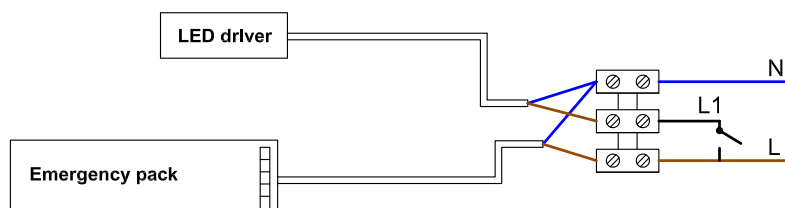

Dimensions

Installation

Wiring

Technical Features

Panel size	Input voltage	Panel power	Emergency time	Emergency power
300x600x35mm	220-240VAC	24W	90mins	3W
Lumens	Charging time	Lumens for emergency	Lifespan	Working temp.
1600lm	24hrs	200lm	30,000hrs	-20°C to 45°C